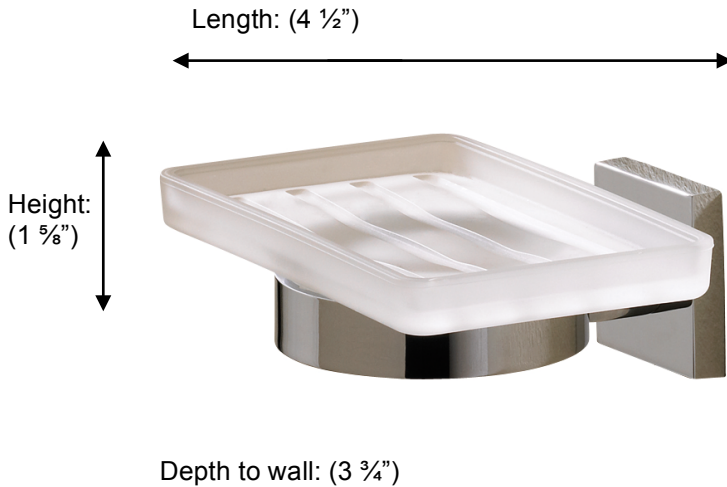

BRAGA

67685 SOAP DISH HOLDER

**Description:**

Soap dish holder

Finishes:

-  CR – Chrome
-  PV – Polished Brass
-  UB – Unlacquered Brass
-  MB – Matte Black
-  NI – Polished Nickel
-  ES – Satin Nickel
-  GD – Gold

Material:

Brass
Frosted glass

Method of Fixing:

Direct to wall

Country of Origin:

Portugal